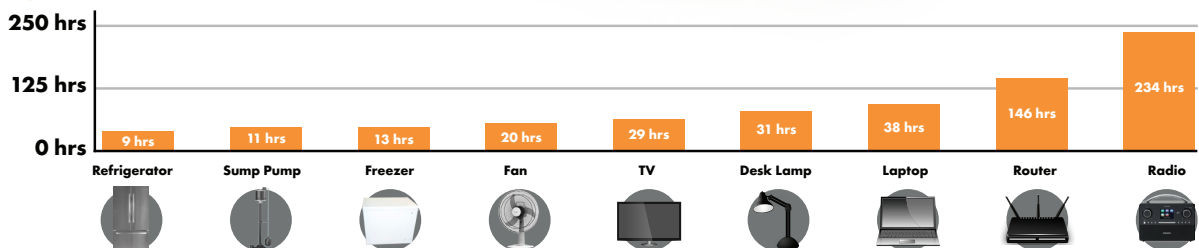

SYSTEM RUN-TIME*

For distribution within the United States, contact 1stChoice-EPA/SSL/LED 713-867-8909

Email: we-r-led@hotmail.com
www.LEDviaHILL.net