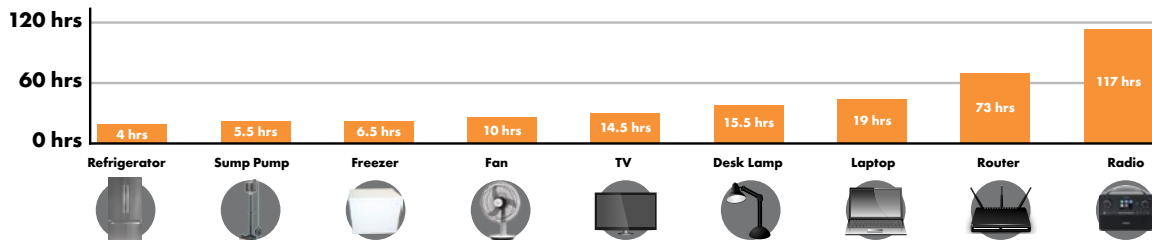

SYSTEM RUN-TIME*

For distribution within the United States, contact 1stChoice-EPA/SSL/LED 713-867-8909

Email: we-r-led@hotmail.com
www.LEDviaHILL.net